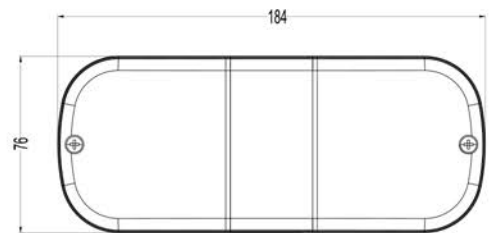

BULB		LENS
12 V 21 W	0001.2027.000	001.0026.000
12 V 21/5 W	0001.2029.000