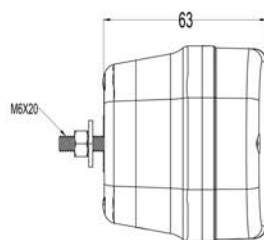

## Features

- 4 Functions: Turn Indicator, Position, Brake, Reflector
- Homologated, ECE R3 R6 R7
- 2K Injection Technology
- Special design fixing screw
- Stainless Steel Reflectors
- High quality reflex reflector integrated to the Lens
- % 100 tested before delivery
- Can be used direct mounting or Ankastr mounting

PARTS	PARTS NAME	PARTS NO
	TD STOP LAMP EU FLAT	0001.3404.XXX
	TD STOP LAMP EU FLAT SS	0001.3404.007

BULB		LENS
12 V 21 W	0001.2027.000	001.0026.000
12 V 21/5 W	0001.2029.000	